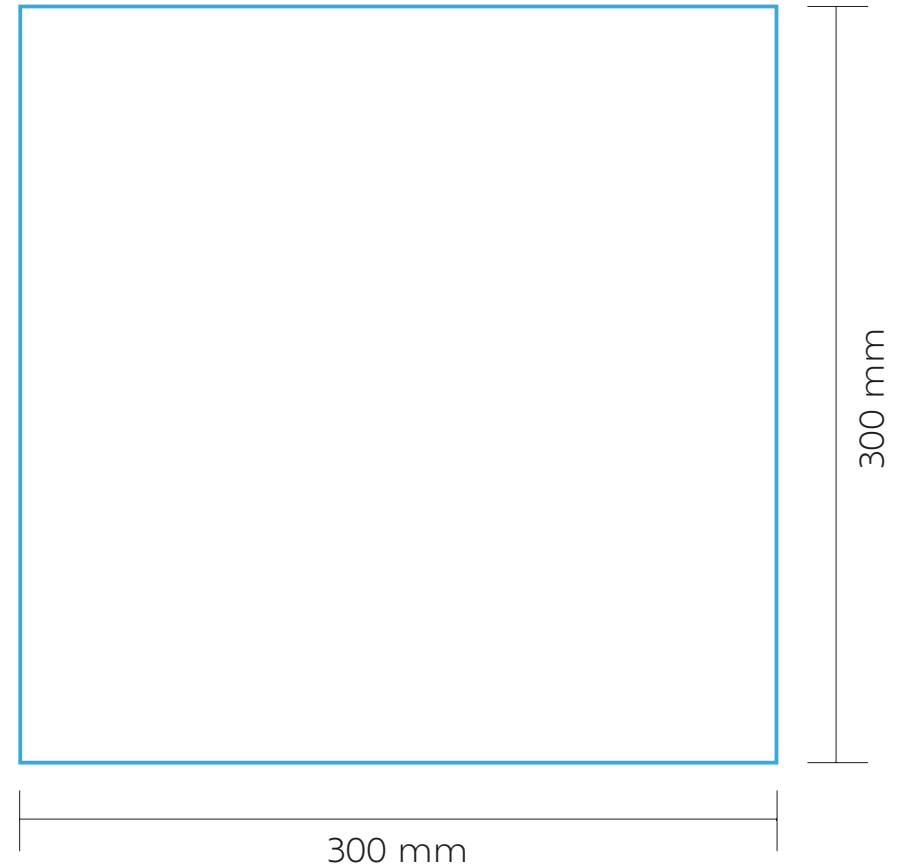

Full colour

3 colours

FRONT

BACK

SCALE: 1:3

PRINT AREA